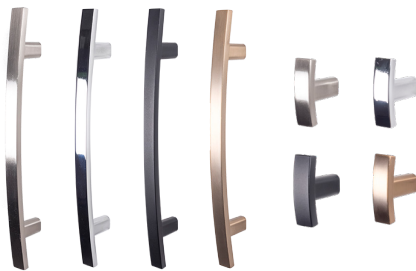

## Bar Pull

Satin Nickel & Matte Black  
4-1/2", 6"; 2" T-Knob;  
1-1/4" Round Knob

## Artisan

Satin Nickel, Chrome,  
Matte Black, Rose Gold  
4-3/4", 6-1/16"; 1-7/32" Knob

## Cottage

Satin Nickel, Chrome,  
Matte Black, Rose Gold  
4-1/2", 5-7/8"; 1-7/32" Knob

## Arch

Satin Nickel, Chrome,  
Matte Black, Rose Gold  
6", 7-1/8"; 1-7/16" Knob