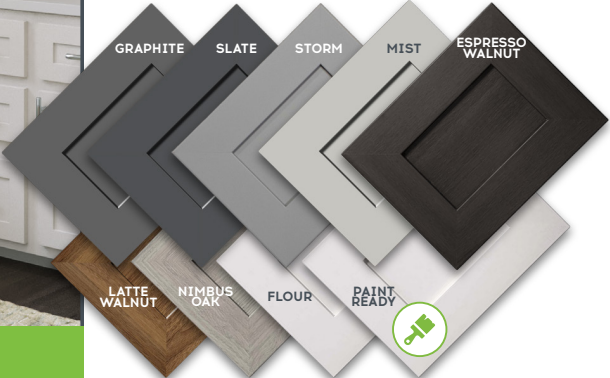

# DOOR STYLES AND COLORS

Flour Shaker

**SHAKER:** Our classic Shaker door available in 8 colors and a primed-for-paint option.

Shaker Fusion Storm

**FUSION:** Slab drawer fronts in combination with 5-piece door fronts.

# DOOR STYLES AND COLORS

Snow Gloss Slab

**SLAB:** A clean, modern look available in 9 colors and a primed-for-paint option.

Graphite Slide

**SLIDE:** An enhanced shaker style available in 4 colors.