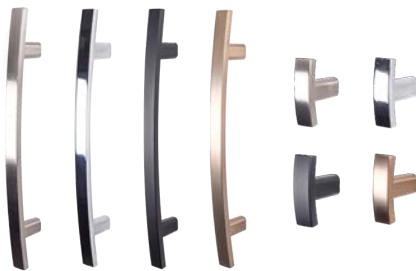

## Bar Pull

Satin Nickel & Matte Black  
4-1/2", 6"; 2" T-Knob;  
1-1/4" Round Knob

## Artisan

Satin Nickel, Chrome,  
Matte Black, Rose Gold  
4-3/4", 6-1/16"; 1-7/32" Knob

## Cottage

Satin Nickel, Chrome,  
Matte Black, Rose Gold  
4-1/2", 5-7/8"; 1-7/32" Knob

## Arch

Satin Nickel, Chrome,  
Matte Black, Rose Gold  
6", 7-1/8"; 1-7/16" Knob