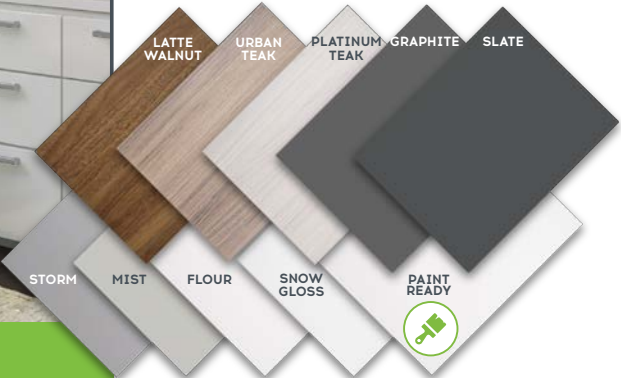

# DOOR STYLES AND COLORS

Flour Shaker

**SHAKER:** Our classic Shaker door available in 7 colors and a primed-for-paint option.

Shaker Fusion Storm

**FUSION:** Slab drawer fronts in combination with 5-piece door fronts.

# DOOR STYLES AND COLORS

Snow Gloss Slab

**SLAB:** A clean, modern look available in 7 colors and a primed-for-paint option.

Graphite Slide

**SLIDE:** An enhanced shaker style available in 4 colors.