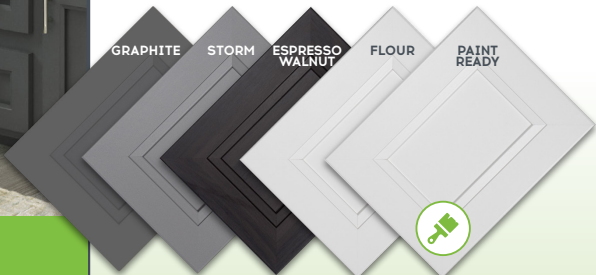

# DOOR STYLES AND COLORS

Flour Shaker

**SHAKER:** Our classic Shaker door available in 8 colors and a primed-for-paint option.

Shaker Fusion Storm

**FUSION:** Slab drawer fronts in combination with 5-piece door fronts.

# DOOR STYLES AND COLORS

Snow Gloss Slab

**SLAB:** A clean, modern look available in 9 colors and a primed-for-paint option.

Graphite Slide

**SLIDE:** An enhanced shaker style available in 4 colors.