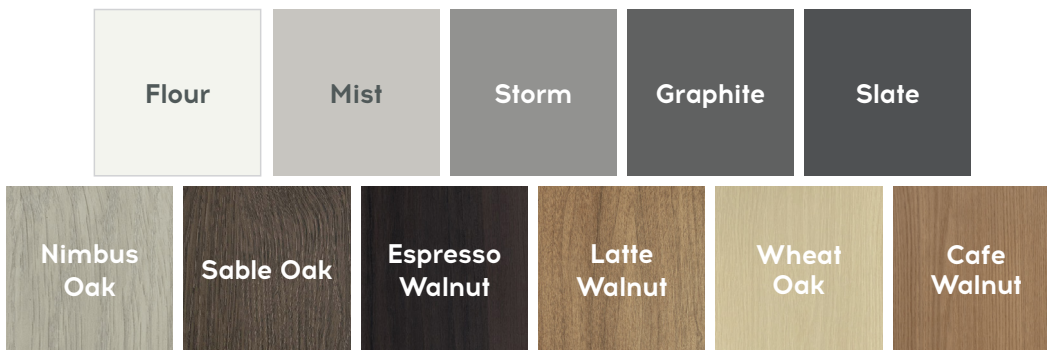

Qwikkit offers a self-adhesive covering for your cabinets that match your doors and fronts for a seamless look.

Our 20-mil pressure sensitive adhesive (PSA) sheets offer enhanced durability and improved conformability, delivering strong coverage on cabinet boxes and frames while helping to conceal the appearance of surface imperfections. The increased thickness improves handling and application for a smoother, more professional installation.

### PSA Now Available In 11 Colors

### Coming Soon!

Specifications	
Width:	• Available in 24" and 48"
Length:	• 8 feet (96"). Woodgrain runs in the 8' direction.